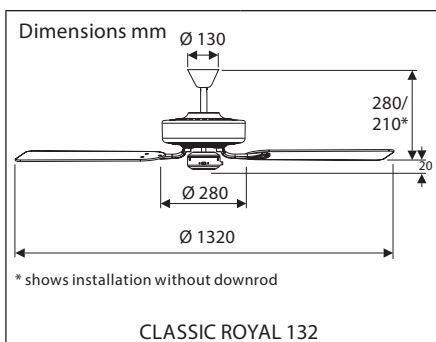

ROYAL 132 WE #513203 housing white, blades
white with one sided cane inserts

The classic in various colours - thanks to plenty of additional options, such as lights and replacement blades, the CLASSIC ROYAL is perfect in any ambience

- 3-speed pull chain switch.
- Forward/reverse slide switch.
- Balanced motor and blades.
- Installation on sloped ceilings (up to 38°, with remote control 22°).
- Low profile by installation without downrod (only 21 cm ceiling - blades).

Options:

- Light kits adaptable
- Optional remote and wall controls available
- Longer downrods available for high ceilings
- All blades for dia Ø 132 cm can be used

No. of blades (opt.)	2/4/5
Power motor (W)	8 - 59
Voltage (V/Hz)	220-240/~50
Size Ø (cm/")	132/52
No. of speeds (w. P/C)	3
Rotation max. (RPM)	180
Weight (kg)	6.9
Installation: 2 screws Ø min. 4.5 mm separation 70 - 110 mm	

Product	Code No.	Housing Finish	Reversible Blade Finish
ROYAL 132 MA	513201	Antique brass	Antique oak/one sided cane inserts
ROYAL 132 CH	513202	Polished chrome	White coated/one sided cane inserts
ROYAL 132 WE	513203	White coated	White coated/one sided cane inserts
ROYAL 132 MP	513209	Polished brass	Antique oak/one sided cane inserts
ROYAL 132 BA	513213	Ant. brown/bronze	Walnut/one sided cane inserts
ROYAL 132 GR	513248	Graphite coated	Graphite coated/one sided cane inserts
ROYAL 132 BN	513214	Brushed chrome	Beech/one sided cane inserts