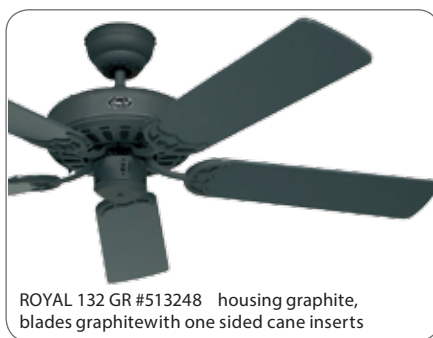

Classic Royal 132

Supplied by *Sky Fans*[®]

Available on request:
220-240 V/~60 Hz
110-120

- reversible wooden blades, one side with cane inserts
- optional installation of 2, 4 or 5 blades
- silent running

ROYAL 132 BN #513214
housing brushed chrome,
2, 4 or 5 blades beech finish
with one sided cane inserts

ROYAL 132 CH #513202 housing polished chrome,
white blades with one sided cane inserts

ROYAL 132 GR #513248 housing graphite,
blades graphite with one sided cane inserts

ROYAL 132 MP #513209 housing polished brass,
blades antique oak with one sided cane inserts

ROYAL 132 WE #513203 housing white, blades
white with one sided cane inserts

ROYAL 132 MA #513201 housing antique brass,
blades antique oak with one sided cane inserts