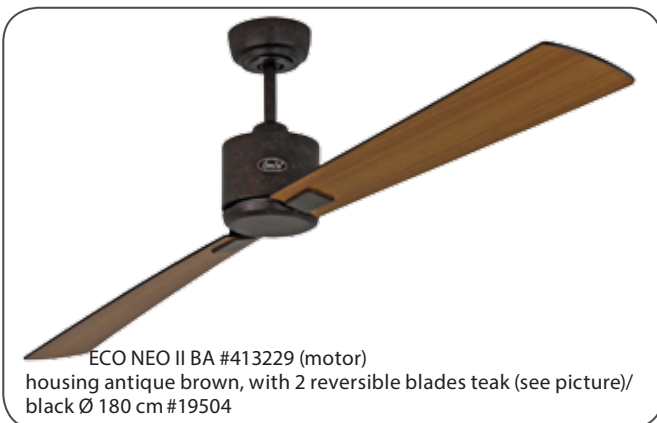

ECO NEO II WE #413223 (motor)
housing white coated, with 2 revers. blades white /light grey (see picture) Ø 180 cm #19184

ECO NEO II BG #413232 (motor)
housing basalt grey, with 2 reversible blades wengé/silver grey (see picture) Ø 180 cm #19125

ECO NEO II BA #413229 (motor)
housing antique brown, with 2 reversible blades teak (see picture)/black Ø 180 cm #19504