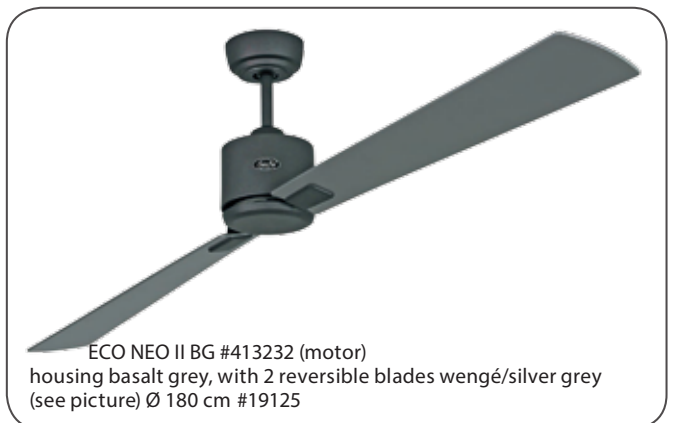

ECO NEO II CH #413228 (motor)
housing polished chrome, here with 2 reversible blades walnut (see picture)/cherry Ø 180 cm #19514

ECO NEO II BG #413232 (motor)
housing basalt grey, with 2 reversible blades wengé/silver grey (see picture) Ø 180 cm #19125