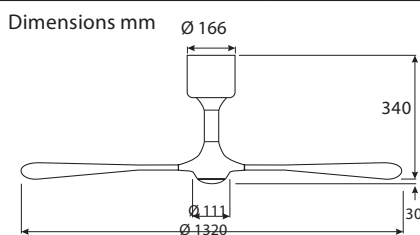

HELICO PADDEL

- 3 speeds by remote control.
- Forward/reverse slide switch.
- Balanced motor and blades.
- Integrated light kit, max. 75 W (bulbs Ø 97 mm, L = 91 mm).
- 3 blades, milled of solid wood, optional beech or walnut.

Options:

- Optional wall and remote controls available

No. of blades	3
Power motor (W)	12 - 59
Voltage (V/Hz)	220-240/~50
Size Ø (cm/")	132/52
No. of speeds (w. R/C)	3
Rotation max. (RPM)	197
Weight (kg)	7,9
Installation : 2 screws Ø min. 4.5 mm separation 70 - 110 mm	