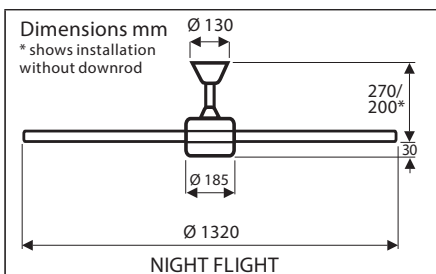

Night Flight

Supplied by *Sky Fans*[®]

Available on request:
220-240 V/~60 Hz
110-120

- formed wood blades
- silent running

NIGHT FLIGHT BN-BU #9313224
housing brushed chrome,
with blades beech

No. of blades	3
Power motor (W)	12 - 65
Voltage (V/Hz)	220-240/~50
Size Ø (cm/")	132/52
No. of speeds (w. R/C)	3
Rotation max. (RPM)	205
Weight (kg)	6.9
Installation: 2 screws Ø min. 4.5 mm separation 70 - 110 mm	

Reduced to the essentials - the NIGHT FLIGHT

- Forward/reverse slide switch.
- Installation on sloped ceilings (up to 38°, with remote control 22°).
- Balanced motor and blades.
- Low profile by installation without downrod (only 20 cm ceiling - blades).