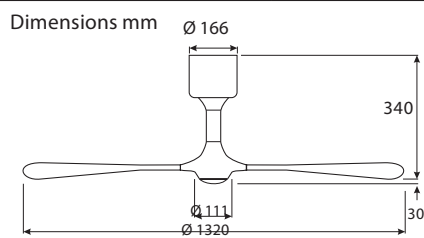

HELICO PADDEL

- 3 speeds by remote control.
- Forward/reverse slide switch.
- Balanced motor and blades.
- Integrated light kit, max. 75 W (bulbs Ø 97 mm, L = 91 mm).
- 3 blades, milled of solid wood, optional beech or walnut.

Options:

- Optional wall and remote controls available

No. of blades	3
Power motor (W)	12 - 59
Voltage (V/Hz)	220-240/~50
Size Ø (cm/")	132/52
No. of speeds (w. R/C)	3
Rotation max. (RPM)	197
Weight (kg)	7,9
Installation : 2 screws Ø min. 4.5 mm separation 70 - 110 mm	