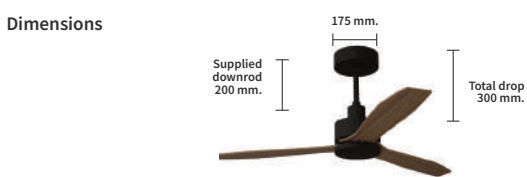

	1050 mm.	1200 mm.	1300 mm.	
Tech specs	Speed : 270 rpm	275 rpm	240 rpm	
	Power : 62 watt	75 watt	80 watt	
	Airflow : 2500 CFM	4600 CFM	5000 CFM	
Standard features	AC Motor			
	Fully compatible with Automation systems			
Optional features	4 speed RF Remote control			
	Reversible operation (Summer / Winter)			
Suitable mounting	 True Ceiling Fan Box ✓	 True Ceiling 2 mm thick plywood baffle False Ceiling ✓	 True Ceiling False Ceiling Fan Rod ✓	 True Ceiling ✓

Matt black
Teak laminate wood blade
(Walnut Matt)

42
INCH
1050 MM

48
INCH
1200 MM

Standard finish

Oil rubbed bronze
Teak laminate wood blade
(Walnut Matt)

42
INCH
1050 MM

48
INCH
1200 MM

Standard finish