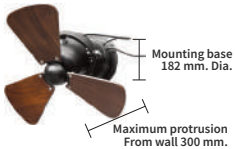

Dimensions

18 INCH 450 MM   22 INCH 550 MM

Standard finish

18 INCH 450 MM   22 INCH 550 MM

Standard finish