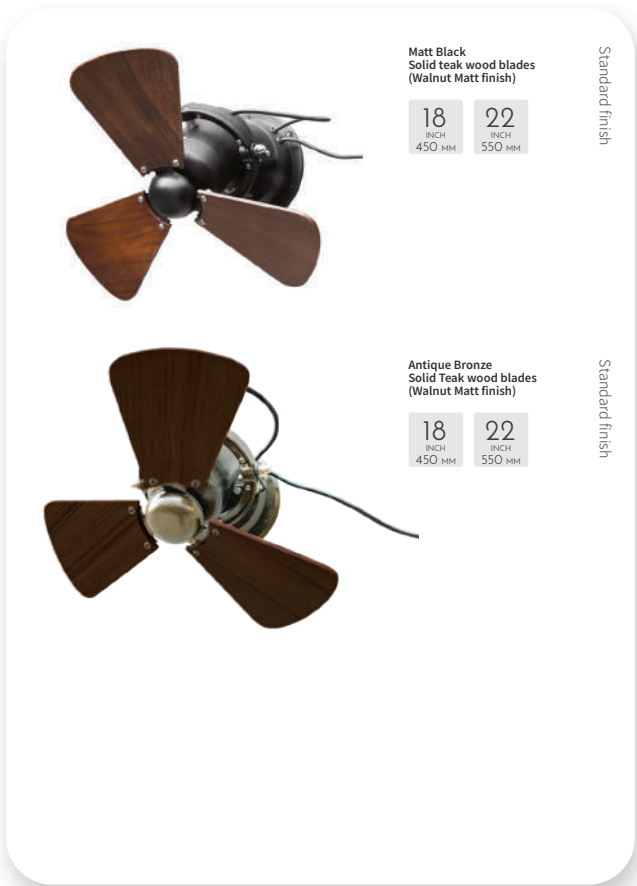

Dimensions

18 INCH 450 MM   22 INCH 550 MM

Standard finish

18 INCH 450 MM   22 INCH 550 MM

Standard finish