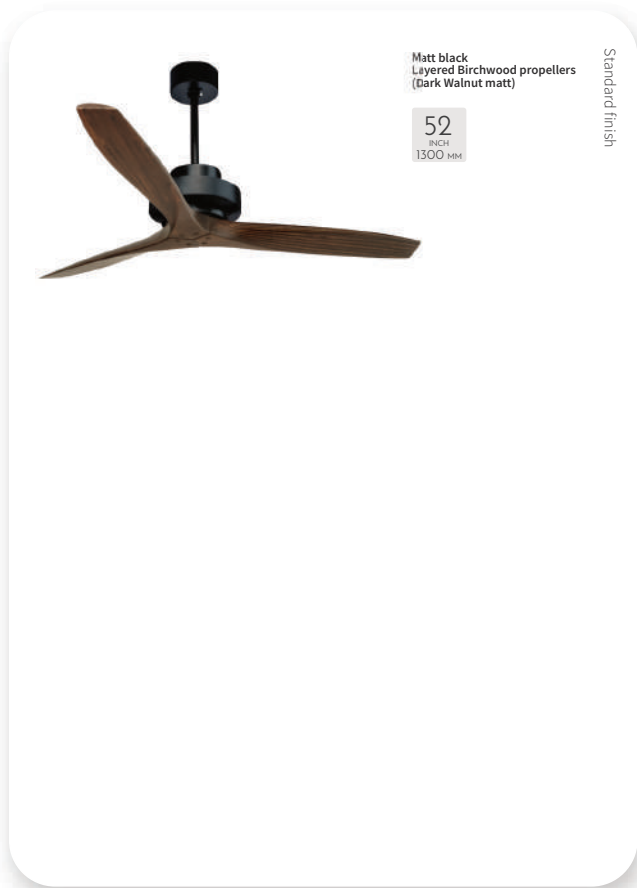

Spitfire

Named from a World War II fighter plane, the propellers are Hand-Carved from a solid piece of Wood.
Symmetrically designed motor, aesthetically elegant yet powerful enough to generate a storm.

Suitable mounting

Dimensions

Matt black
Layered Birchwood propellers
(Dark Walnut matt)

52
INCH
1300 MM

Standard finish