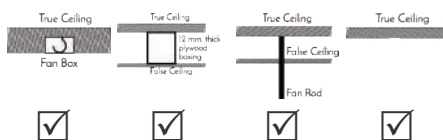

Suitable mounting