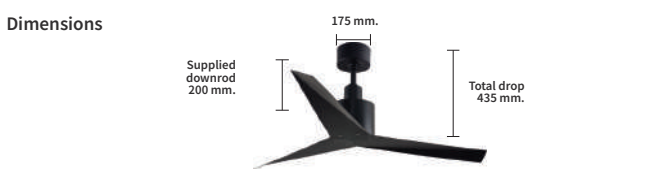

Stealth

A look inspired from a Stealth aircraft; sharp bends and straight lines.
 Energy saving AC technology brings about the best in performance and efficiency in a fan.
 Wide air spread pattern with smooth air movement in low speeds makes this ideal for offices, bedrooms and work spaces.

Matt white
 48 INCH
 1200 MM

Standard finish

Matt black
 48 INCH
 1200 MM

Standard finish